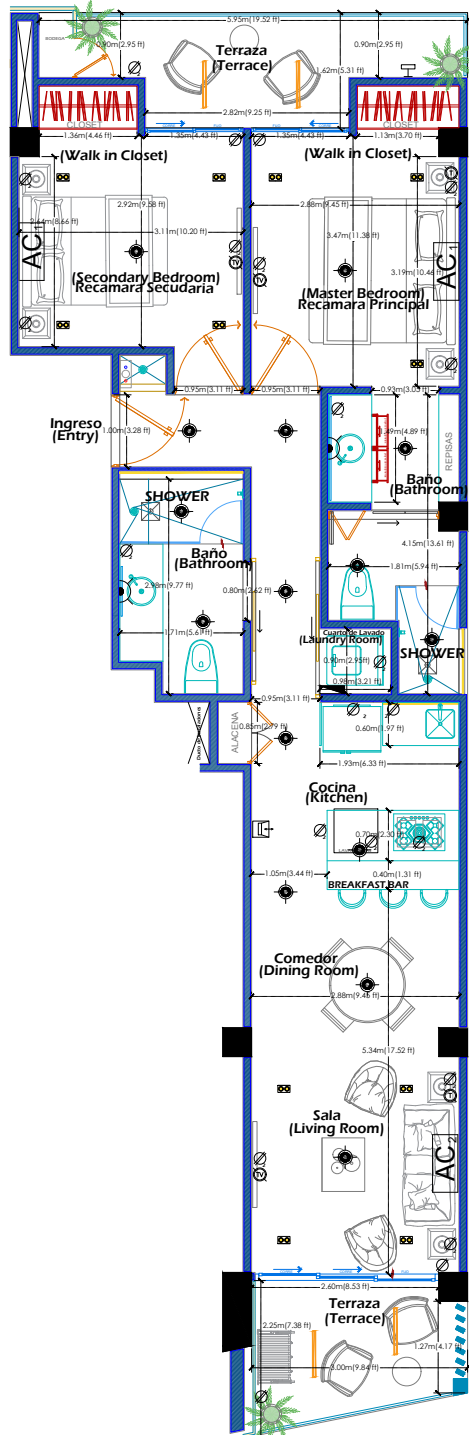

PENTHOUSE PH-2 Interior / Interiors:

NIVEL: QUINTO NIVEL

Interior / Interiors:	71.56 m ²	770.26 ft ²
Terraza / Terrace (P):	7.37 m ²	79.33 ft ²
Terraza / Terrace (F):	5.69 m ²	61.25 ft ²
Superficie Total / Total Surface:	84.62 m ²	910.84 ft ²

ALTURA DE LOSA / SLAB HEIGHT:	3.05 m	10.01 ft
ALTURA DE PLAFON / CEILING HEIGHT:	2.60 m	8.53 ft

PH - 2

Symbols

	LIGHTING
	HANGING LAMP
	WALL LIGHTING
	WALL LAMP
	CEILING LAMP
	AMBIENT LIGHTING (LED)
	AMBIENT LAMP
	ELECTRIC OUTLET
	USB OUTLET
	PHONE
	TV
	VIDEO INTERCOM
	WALL

Equipos Incluidos / Appliances included

	TARJA / SINK
	PARRILLA GAS / GAS STOVE
	CAMPANA / EXHAUST
	HORNO DE GAS / GAS OVEN
	EXTRACTOR
	TARJA SERVICIO / SINK SERVICE
	A/A / MINISPLIT 1 TONELADAS
	A/A / MINISPLIT 2 TONELADAS
	BOILER DE GAS / WATER HEATER
	LAVAVAJILLAS / DISHWASHER