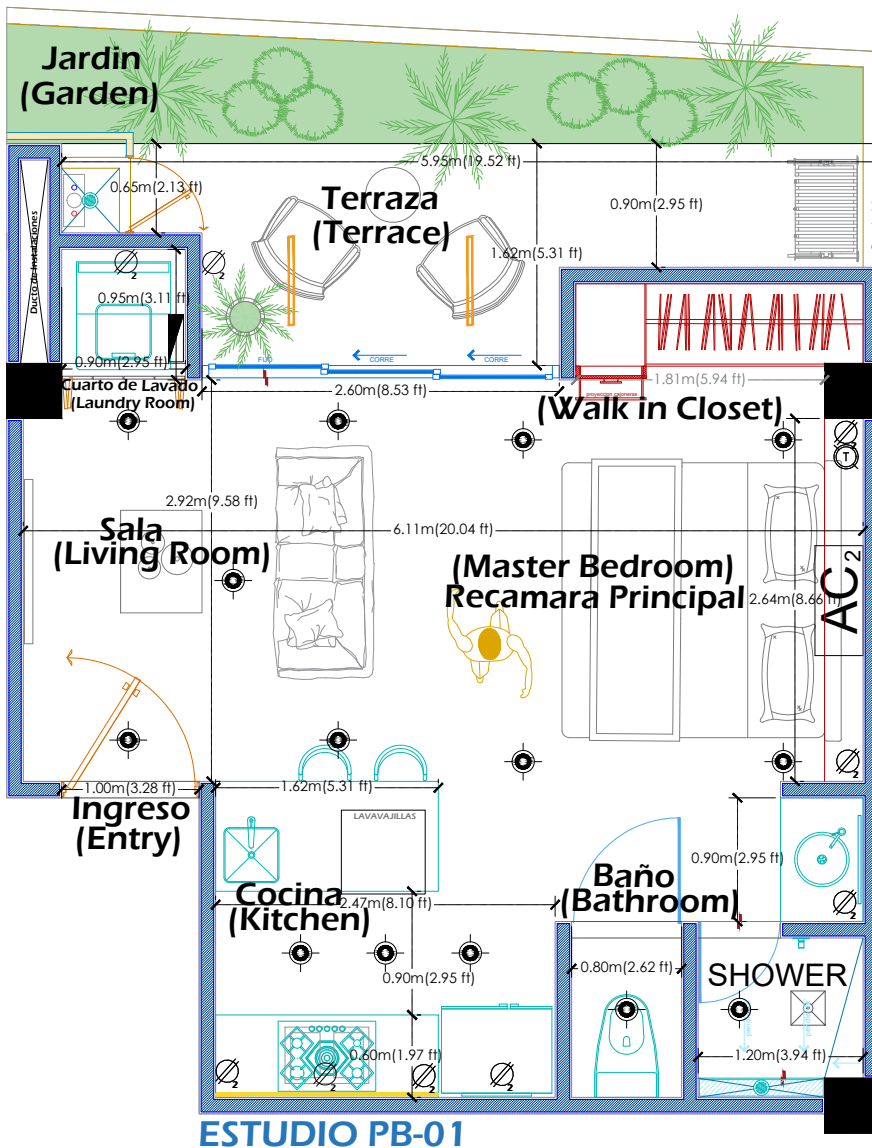

ESTUDIO PB-01

NIVEL: PLANTA BAJA

Interior / Interiors:	34.65 m ²	372.97 ft ²
Terraza / Terrace:	6.96 m ²	74.92 ft ²
Jardin / Garden:	5.27 m ²	56.72 ft ²
Superficie Total / Total Surface:	46.88 m²	504.61 ft²

ALTURA DE LOSA / SLAB HEIGHT:	3.05 m	10.01 ft
ALTURA DE PLAFON / CEILING HEIGHT:	2.60 m	8.53 ft

Symbols

	LIGHTING
	HANGING LAMP
	WALL LIGHTING
	WALL LAMP
	CEILING LAMP
	AMBIENT LIGHTING (LED)
	AMBIENT LAMP
	ELECTRIC OUTLET
	USB OUTLET
	PHONE
	TV
	VIDEO INTERCOM
	WALL