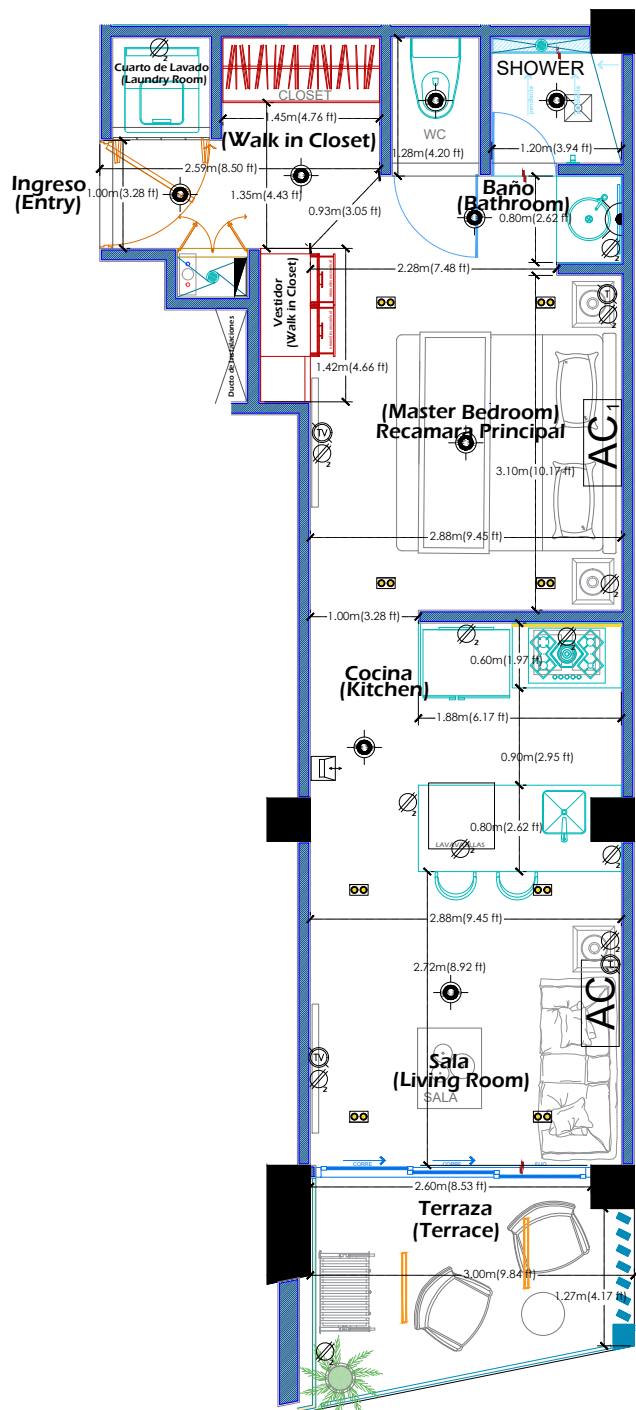

ESTUDIO 102

NIVEL: PRIMER NIVEL

Interior / Interiors:	37.61 m ²	404.83 ft ²
Terraza / Terrace (F):	5.69 m ²	61.25 ft ²
Superficie Total / Total Surface:	43.30 m ²	466.08 ft ²

ALTURA DE LOSA / SLAB HEIGHT:	3.05 m	10.01 ft
ALTURA DE PLAFON / CEILING HEIGHT:	2.60 m	8.53 ft

ESTUDIO 102

Symbols

	LIGHTING
	HANGING LAMP
	WALL LIGHTING
	WALL LAMP
	CEILING LAMP
	AMBIENT LIGHTING (LED)
	AMBIENT LAMP
	ELECTRIC OUTLET
	USB OUTLET
	PHONE
	TV
	VIDEO INTERCOM
	WALL

Equipos Incluidos / Appliances included

	TARJA / SINK
	PARRILLA GAS / GAS STOVE
	CAMPANA / EXHAUST
	HORNO DE GAS / GAS OVEN
	EXTRACTOR
	TARJA SERVICIO / SINK SERVICE
	A/A / MINISPLIT 1 TONELADAS
	BOILER DE GAS / WATER HEATER
	LAVAVAJILLAS / DISHWASHER