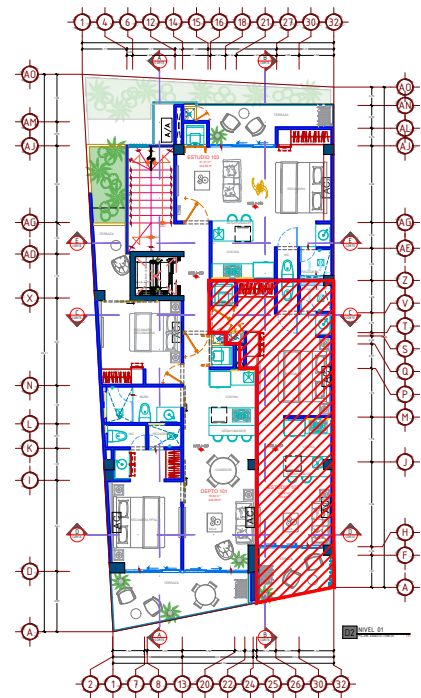

Symbols

	LIGHTING
	HANGING LAMP
	WALL LIGHTING
	WALL LAMP
	CEILING LAMP
	AMBIENT LIGHTING (LED)
	AMBIENT LAMP
	ELECTRIC OUTLET
	USB OUTLET
	PHONE
	TV
	VIDEO INTERCOM
	WALL

EQUIPOS INCLUIDOS / Appliances included

	TARJA / SINK
	PARRILLA GAS / GAS STOVE
	CAMPANA / EXHAUST
	HORNO DE GAS / GAS OVEN
	EXTRACTOR
	TARJA SERVICIO / SINK SERVICE
	A/A / MINISPLIT 2 TONELADAS
	BOILER DE GAS / WATER HEATER

ESTUDIO 102

PRIMER NIVEL

Interior / Interiors:	37.92 m <sup>2</sup>	408.17 ft <sup>2</sup>
Terraza / Terrace:	5.37 m <sup>2</sup>	57.80 ft <sup>2</sup>
TOTAL M2/FT2	43.29 m <sup>2</sup>	465.97 ft <sup>2</sup>

ALTURA DE LOSA / SLAB HEIGHT:	3.05 m / 10'-0.08" ft
ALTURA DE PLAFON / CEILING HEIGHT:	2.60 m / 8'-6.36" ft