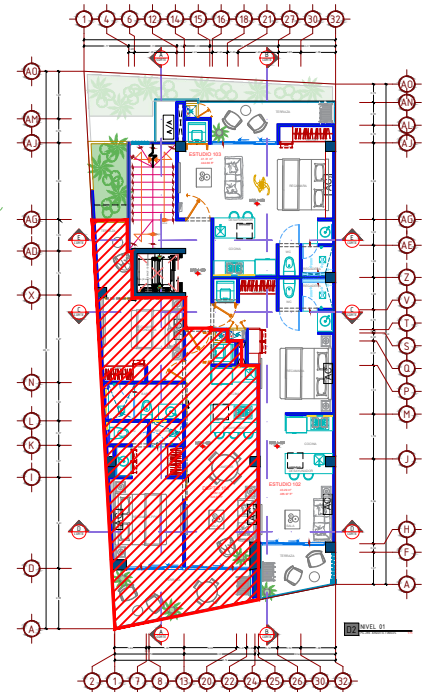

DEPARTAMENTO 101

PRIMER NIVEL

Interior / Interiors:	61.95 m²	666.82 ft²
Terraza / Terrace:	14.87 m²	160.06 ft²
TOTAL M2/FT2	76.82 m²	826.88 ft²

ALTURA DE LOSA / SLAB HEIGHT:	3.05 m / 10'-0.08" ft
ALTURA DE PLAFON / CEILING HEIGHT:	2.60 m / 8'-6.36" ft